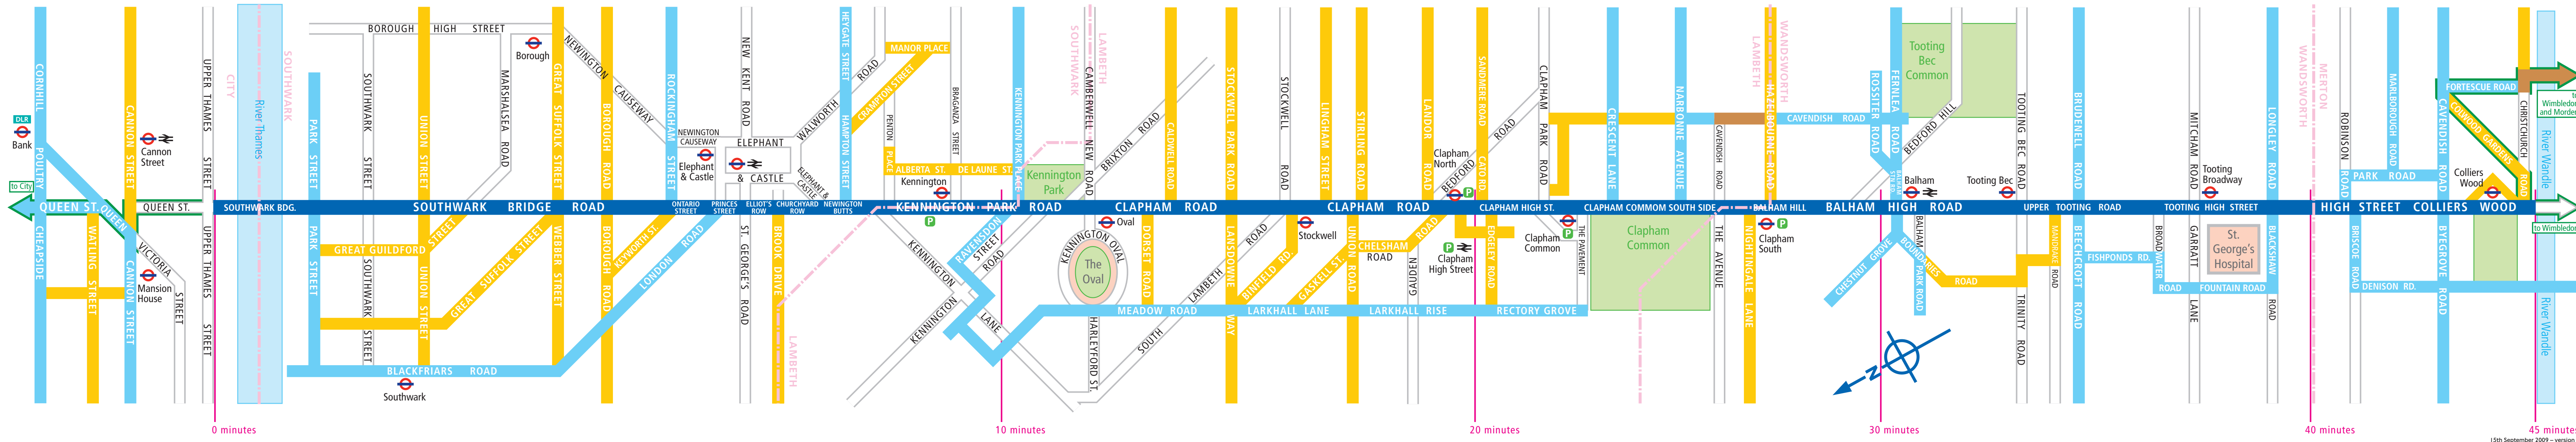

# Merton to City: CS7

This cycle route is about 8.5 miles, or 13.7 kilometres, from end to end.

**CLAPHAM ROAD** Barclays Cycle Superhighway.

- Route on quieter roads recommended by cyclists.
- Route signed for cyclists that may be on busier roads.
- Provision for cyclists adjacent to busy roads. May be shared with pedestrians.

- London Underground station
- National Rail station
- Station with cycle parking

**Borough boundaries**

LAMBETH  
SOUTHWARK